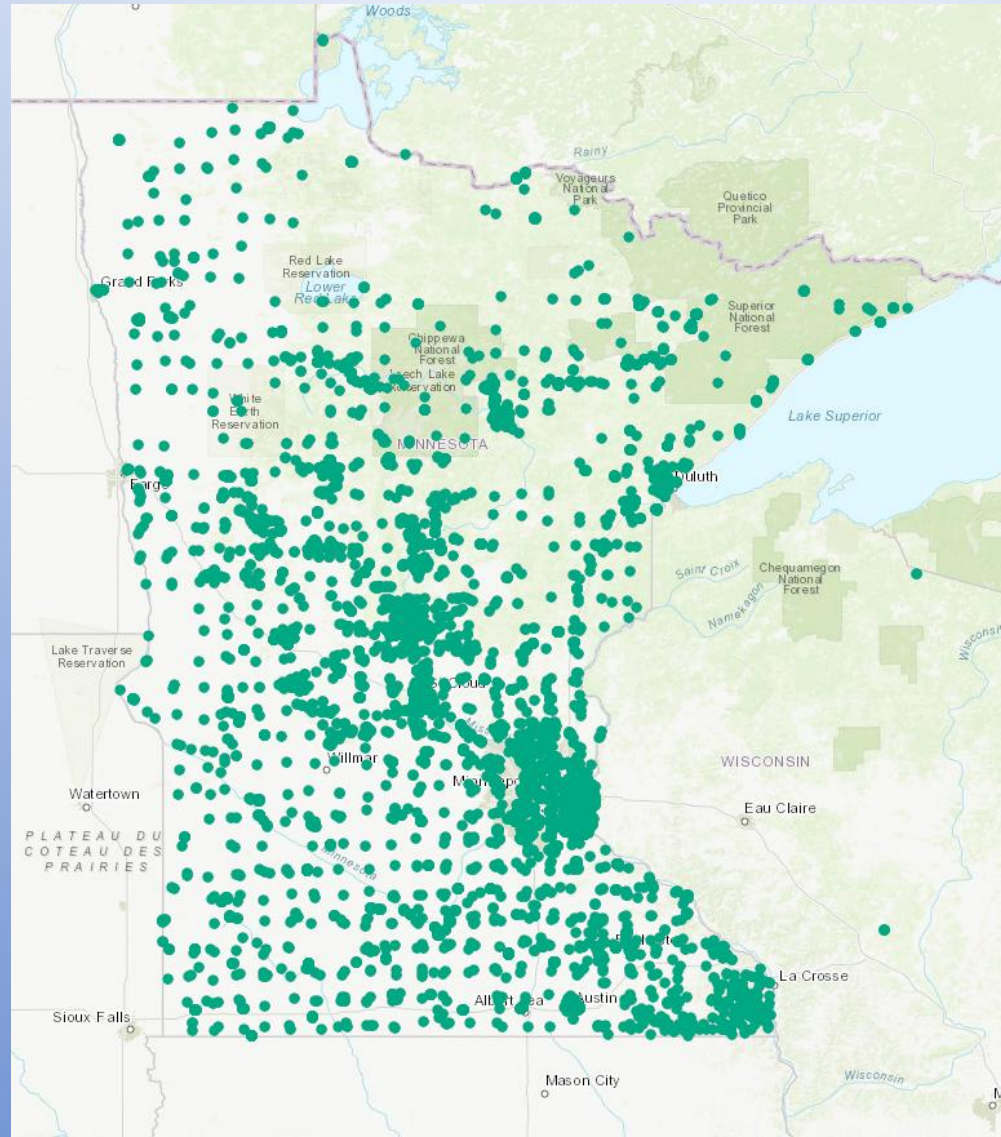

Ambient Groundwater Monitoring

- Network had been disbanded in early 2000's
- Data collected is useful and valuable
- System is cost effective

Minnesota Ambient Groundwater Network

Watershed Pollutant Load Monitoring Network