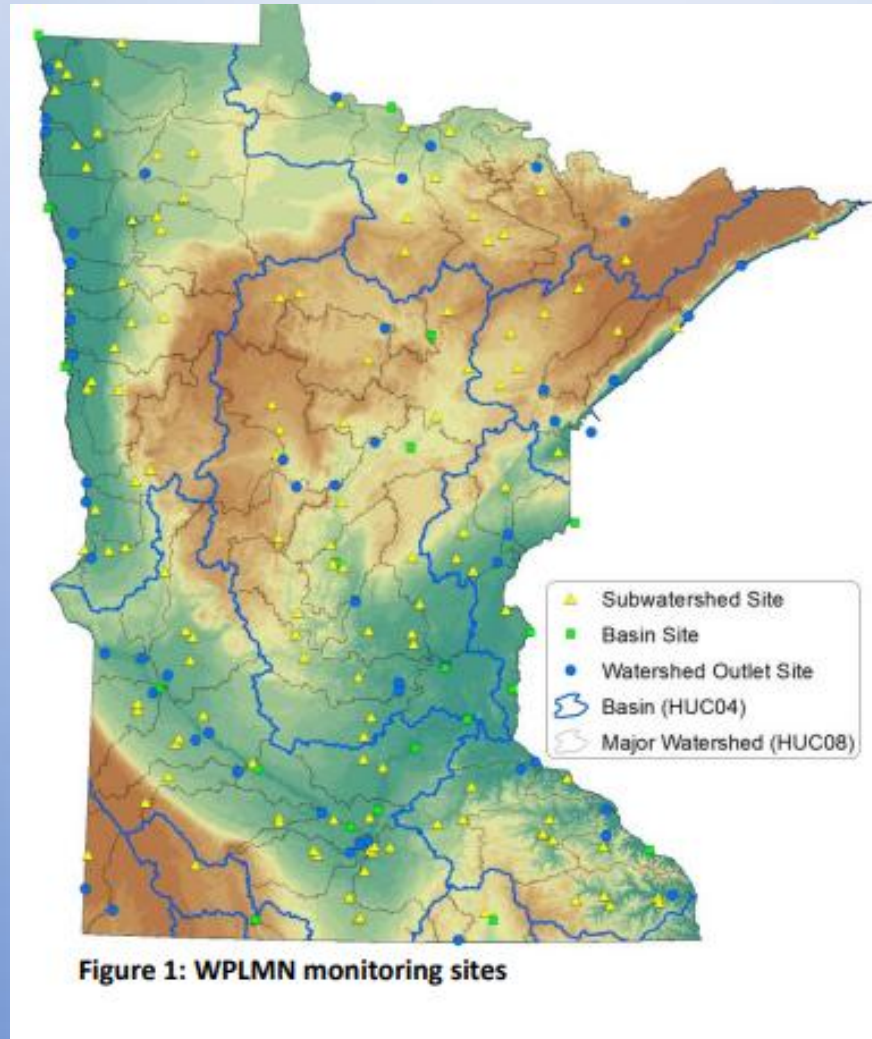

Ambient Groundwater Monitoring

- Network had been disbanded in early 2000's
- Data collected is useful and valuable
- System is cost effective

Minnesota Ambient Groundwater Network

Watershed Pollutant Load Monitoring Network